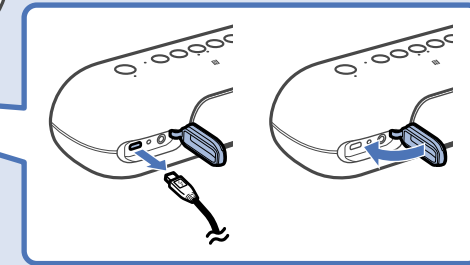

START

SRS-XB20

4-693-259-11(1)
©2017 Sony Corporation

* 4 6 9 3 2 5 9 1 1 * (1)

1

DC IN 5V

CHARGE ⏱ 12 h : 00 m (500mA) CHARGE
⏱ 04 h : 00 m (1.5A)

2