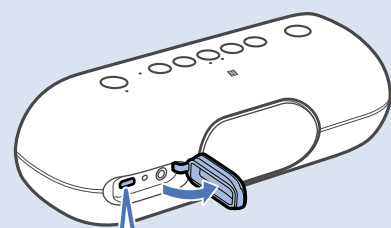

START

SRS-XB20

4-693-259-11(1)
©2017 Sony Corporation

* 4 6 9 3 2 5 9 1 1 * (1)

1

DC IN 5V

CHARGE ⏱ 12 h : 00 m (500mA) CHARGE
⏱ 04 h : 00 m (1.5A)

2