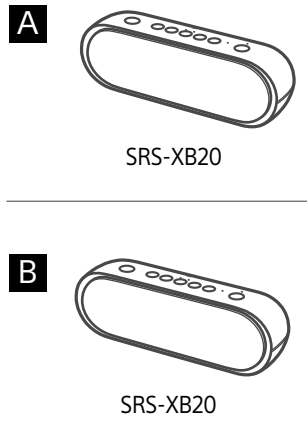

звучник

Безжичен Party Chain

Android / iPhone

SongPal

<http://sonyapp.jp/songpal.html>

<http://rd1.sony.net/help/speaker/srs-xb20/h_zz/>