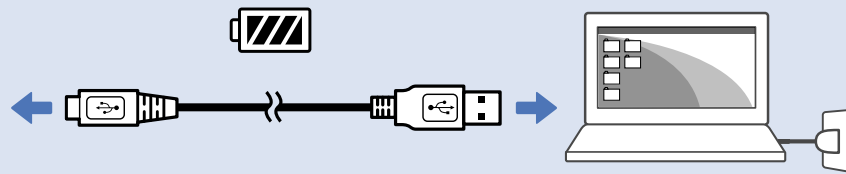

START

SRS-XB20

4-693-259-11(1)
©2017 Sony Corporation

* 4 6 9 3 2 5 9 1 1 * (1)

1

DC IN 5V

CHARGE ⏱ 12 h : 00 m (500mA) CHARGE
⏱ 04 h : 00 m (1.5A)

2