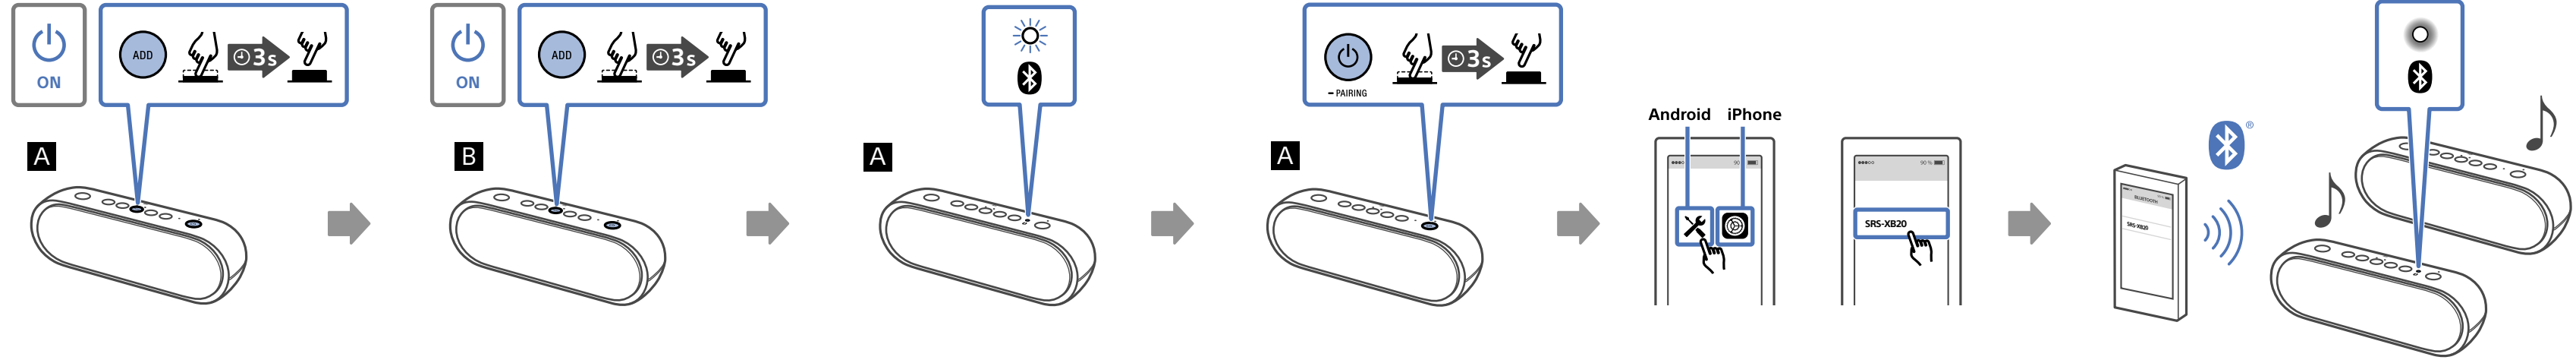

START

SRS-XB20

4-693-259-11(1)
©2017 Sony Corporation

* 4 6 9 3 2 5 9 1 1 * (1)

1

DC IN 5V

CHARGE ⏱ 12 h : 00 m (500mA) CHARGE
⏱ 04 h : 00 m (1.5A)

2

Android iPhone

3

звучник

Безжичен Party Chain

Android / iPhone

SongPal

<http://sonyapp.jp/songpal.html>

http://rd1.sony.net/help/speaker/srs-xb20/h_zz/