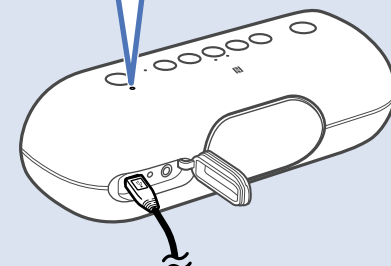

START

SRS-XB20

4-693-259-11(1)
©2017 Sony Corporation

* 4 6 9 3 2 5 9 1 1 * (1)

1

DC IN 5V

CHARGE ⏱ 12 h : 00 m (500mA) CHARGE
⏱ 04 h : 00 m (1.5A)

2