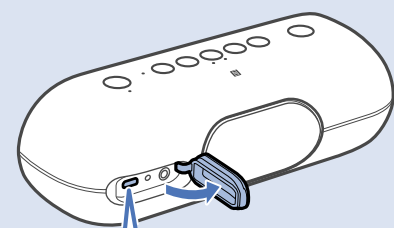

START

SRS-XB20

4-693-259-11(1)
©2017 Sony Corporation

* 4 6 9 3 2 5 9 1 1 * (1)

1

DC IN 5V

CHARGE ⏱ 12 h : 00 m (500mA) CHARGE
 ⏱ 04 h : 00 m (1.5A)

2

ON PAIRING 3s

Android iPhone

3

⏸ ⏪ ⏩

⏪ ⏩ 🔊

⏸ x3 ⏪ x2 ⏩ x2

Kryetari shto

Pa tel Party Chain