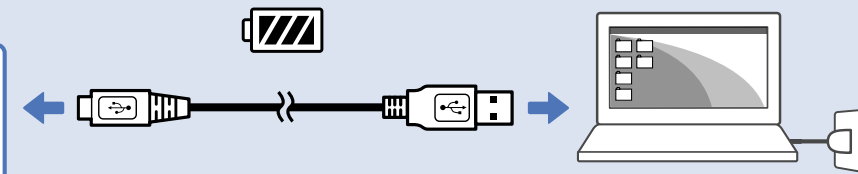

START

SRS-XB20

4-693-259-11(1)
©2017 Sony Corporation

* 4 6 9 3 2 5 9 1 1 * (1)

1

DC IN 5V

CHARGE ⏱ 12 h : 00 m (500mA) CHARGE
 ⏱ 04 h : 00 m (1.5A)

2

ON PAIRING 3s

Android iPhone

3

⏸ ⏪ ⏩

⏪ ⏩ 🔊

⏸ x3 ⏪ x2 ⏩ x2

Kryetari shto

Pa tel Party Chain