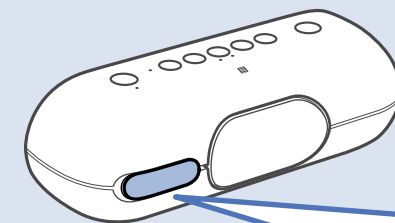

START

SRS-XB20

4-693-259-11(1)
©2017 Sony Corporation

* 4 6 9 3 2 5 9 1 1 * (1)

1

DC IN 5V

CHARGE ⏱ 12 h : 00 m (500mA) CHARGE
 ⏱ 04 h : 00 m (1.5A)

2

ON PAIRING 3s

Android iPhone

3

⏸ ⏪ ⏩

⏪ ⏩ 🔊

⏸ x3 ⏪ x2 ⏩ x2

Kryetari shto

Pa tel Party Chain