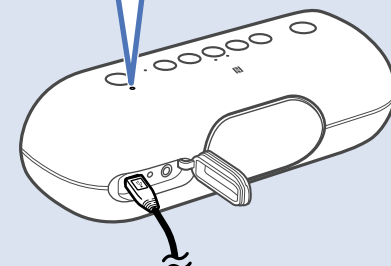

START

SRS-XB20

4-693-259-11(1)
©2017 Sony Corporation

* 4 6 9 3 2 5 9 1 1 * (1)

1

DC IN 5V

CHARGE ⏱ 12 h : 00 m (500mA) CHARGE
 ⏱ 04 h : 00 m (1.5A)

2

ON PAIRING 3s

Android iPhone

3

⏸ ⏪ ⏩

⏪ ⏩ 🔊

⏸ x3 ⏪ x2 ⏩ x2

Kryetari shto

Pa tel Party Chain