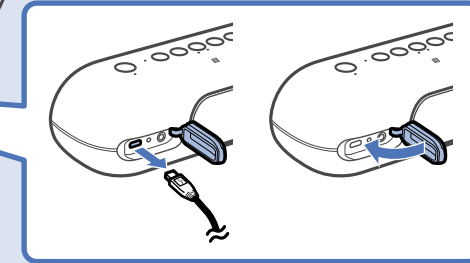

START

SRS-XB20

4-693-259-11(1)
©2017 Sony Corporation

* 4 6 9 3 2 5 9 1 1 * (1)

1

DC IN 5V

CHARGE ⏱ 12 h : 00 m (500mA) CHARGE
 ⏱ 04 h : 00 m (1.5A)

2

ON PAIRING 3s

Android iPhone

3

⏸ ⏪ ⏩

⏪ ⏩ 🔊

⏸ x3 ⏪ x2 ⏩ x2

Kryetari shto

Pa tel Party Chain