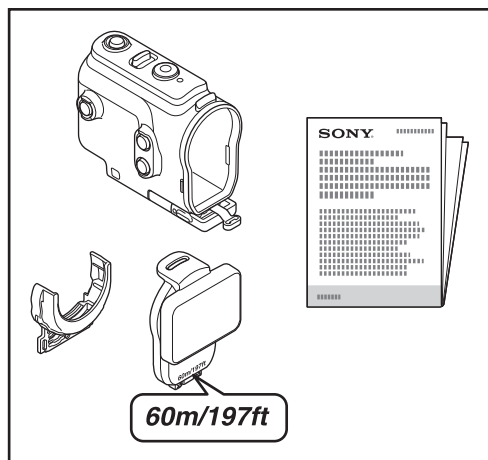

[http://rd1.sony.net/help/cam/1640/h\\_zz/](http://rd1.sony.net/help/cam/1640/h_zz/)

MPK-UWH1

© 2016 Sony Corporation

<http://www.sony.net/>

za/seadmele/za/skirta/  
modelim/za/za  
HDR-AS50