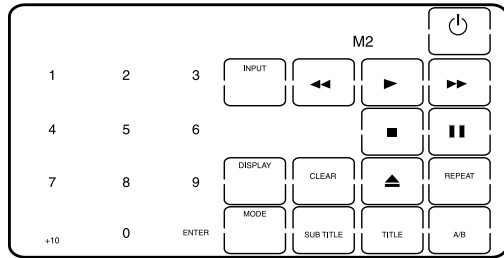

Videomagnó

Preset code No. _____

Magnó

Preset code No. _____

DVD

Preset code No. _____

M1

Preset code No. _____

CBL

Preset code No. _____

M2

Preset code No. _____

AMP

Preset code No. _____

M3

Preset code No. _____