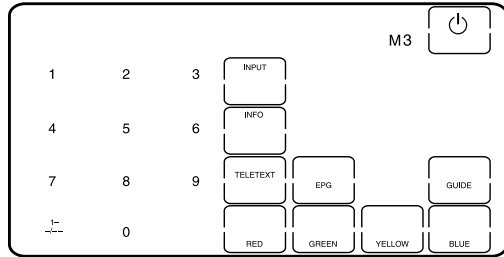

CBL

Preset code No. _____

M2

Preset code No. _____

AMP

Preset code No. _____

M3

Preset code No. _____