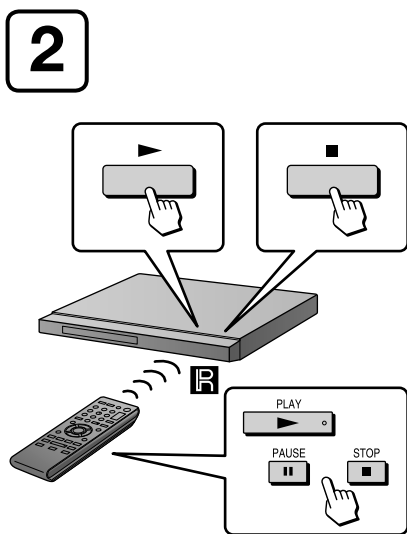

3

TIME/TEXT

PICTURE NAVI

1	2	3
4	5	6
7	8	9

AUDIO

1: ENGLISH DOLBY DIGITAL 3/2.1

SUBTITLE

1: ENGLISH

A mountain towers over a lake.

MENU

CHAPTER

Chapter 1	Chapter 2	Chapter 3
Chapter 4	Chapter 5	Chapter 6

DISPLAY

1 (1)
1 (12)
T 0:00:00

DVD VIDEO

TITLE

ENTER Quit: DISPLAY

Diagram showing playback progress bars with a person icon representing the current position.