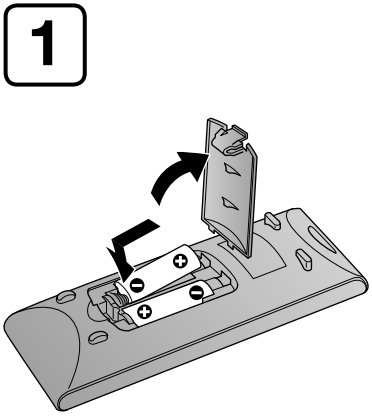

2

3

TIME/TEXT

PICTURE NAVI

1	2	3
4	5	6
7	8	9

AUDIO

1: ENGLISH DOLBY DIGITAL 3/2.1

SUBTITLE

1: ENGLISH

A mountain towers over a lake.

MENU

CHAPTER

Chapter 1	Chapter 2	Chapter 3
Chapter 4	Chapter 5	Chapter 6

DISPLAY

1 (1)
1 (12)
T 0:00:00

DVD VIDEO

TITLE

ENTER Quit: DISPLAY

Diagram showing playback progress bars with a person icon representing the current position.