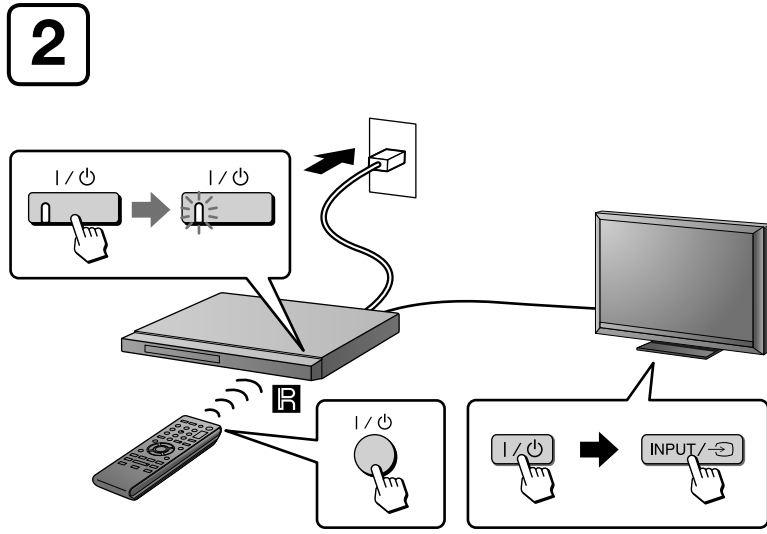

2

3

TIME/TEXT

PICTURE NAVI

1	2	3
4	5	6
7	8	9

AUDIO

1: ENGLISH DOLBY DIGITAL 3/2.1

SUBTITLE

1: ENGLISH

A mountain towers over a lake.

MENU

CHAPTER

Chapter 1	Chapter 2	Chapter 3
Chapter 4	Chapter 5	Chapter 6

DISPLAY

1 (1)
1 (12)
T 0:00:00

DVD VIDEO

TITLE

ENTER Quit: DISPLAY

Diagram showing playback progress bars with a person icon representing the current position.