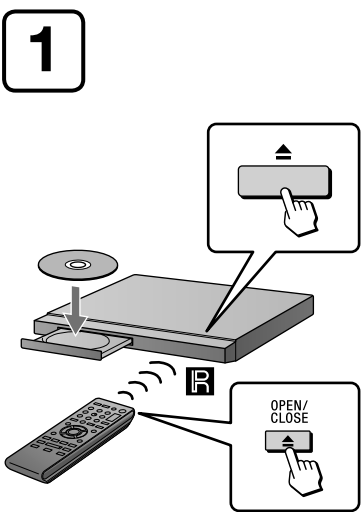

3

TIME/TEXT

PICTURE NAVI

1	2	3
4	5	6
7	8	9

AUDIO

1: ENGLISH DOLBY DIGITAL 3/2.1

SUBTITLE

1: ENGLISH

A mountain towers over a lake.

MENU

CHAPTER

Chapter 1	Chapter 2	Chapter 3
Chapter 4	Chapter 5	Chapter 6

DISPLAY

1 (1)
1 (12)
T 0:00:00

DVD VIDEO

TITLE

ENTER Quit: DISPLAY

Diagram showing playback progress bars with a person icon representing the current position.