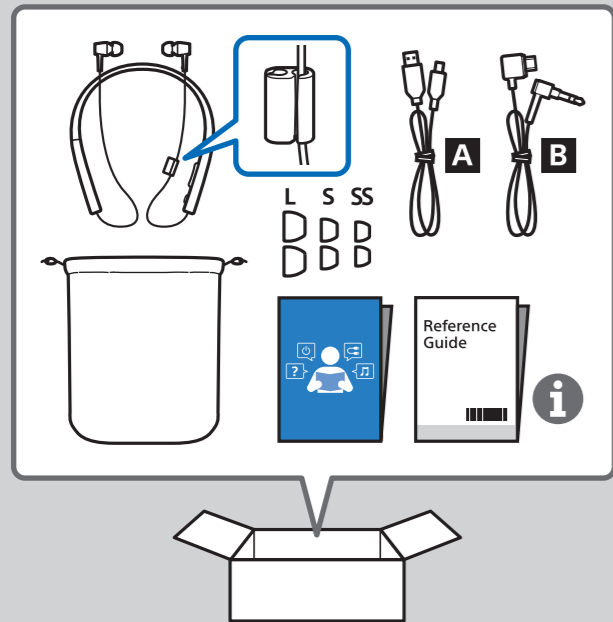

SONY

1

hear in
Wireless
MDR-EX750BT

2

Android / iPhone

3

i

QR Code