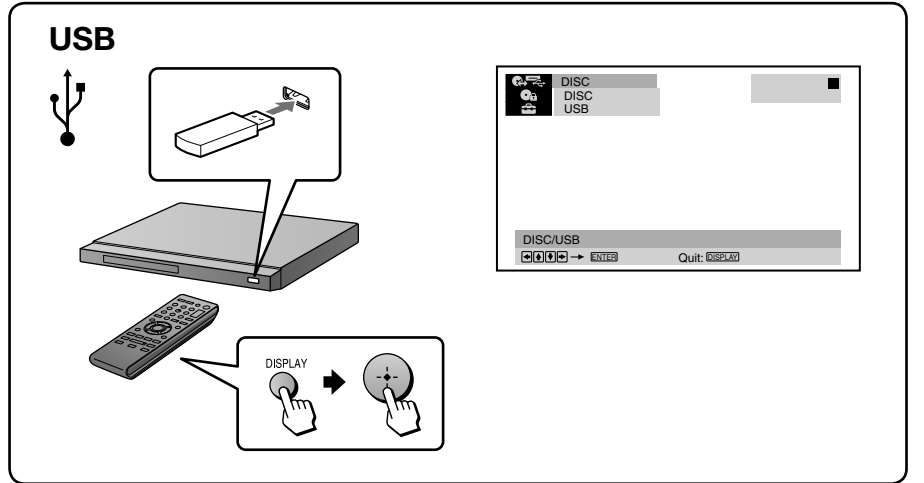

2

1

2

3

3

1

2

TIME/TEXT

PICTURE NAVI

AUDIO

SUBTITLE

MENU

DISPLAY

FAST/SLOW PLAY

RETURN

DISPLAY

TIME/TEXT

PICTURE NAVI

AUDIO

SUBTITLE

MENU

DISPLAY

FAST/SLOW PLAY

RETURN

DISPLAY