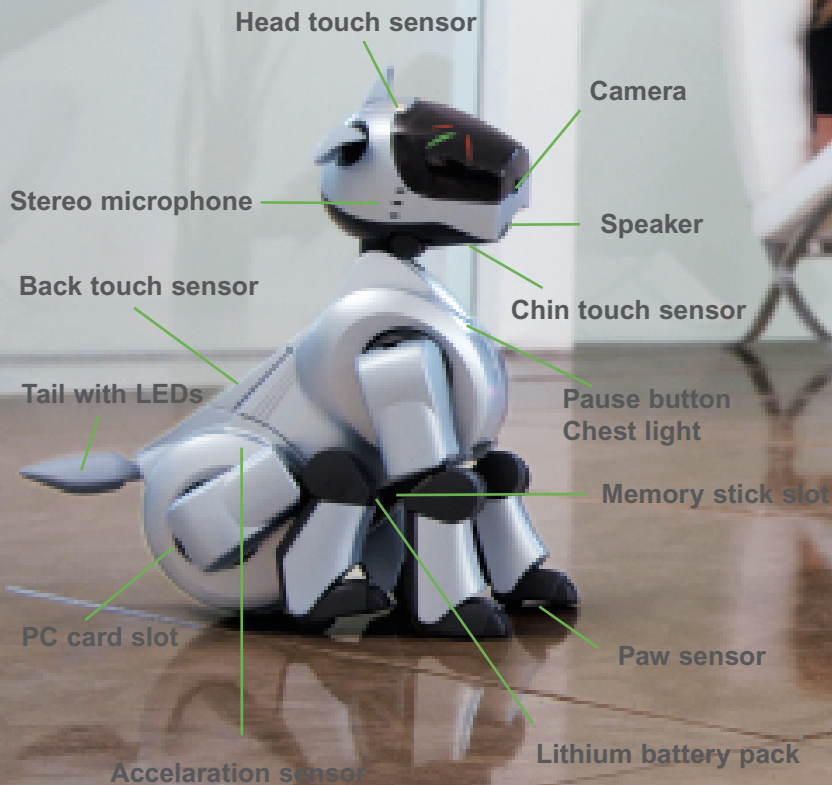

ERS-210A • A charming companion

With its **appealing allure** and wit, the ERS-210A will easily become a great companion and entertainer.

Thanks to a highly **expressive face** and body, communicating with AIBO and understanding its **feelings** becomes second nature.

Effortlessly, AIBO will use its Artificial Intelligence to blend into your **lifestyle**, occasionally requesting a tickle under the chin and a stroke on the back.

If AIBO is well behaved, why not treat it to its favourite ball. AIBO will immediately **react with delight** by gleaming its green 'happy' lights and relentlessly wiggling its tail.