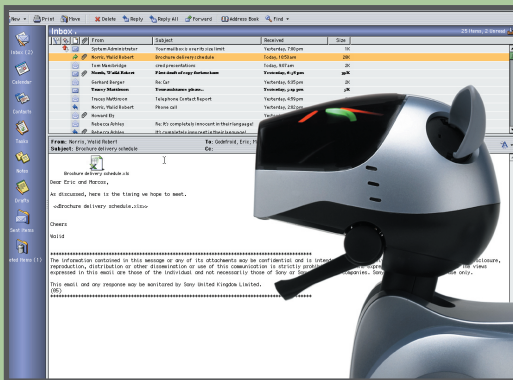

PC Applications*