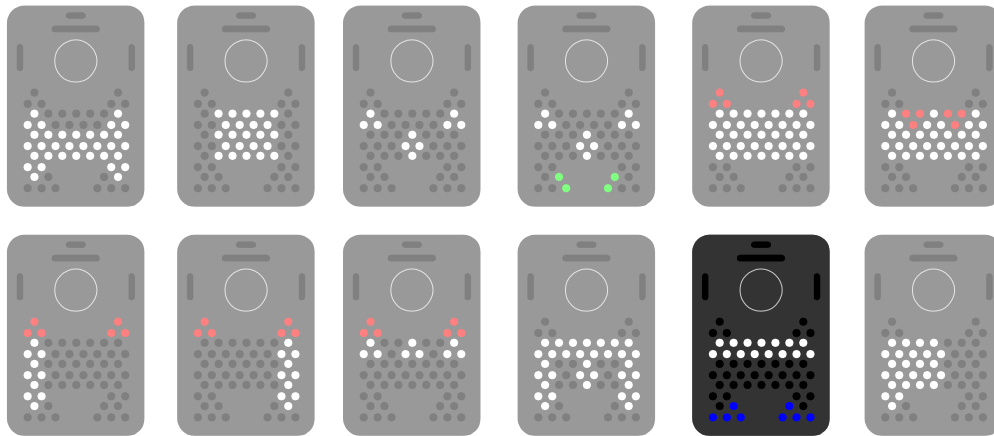

Click on one of the small images below and you will see an enlarged version on the right.