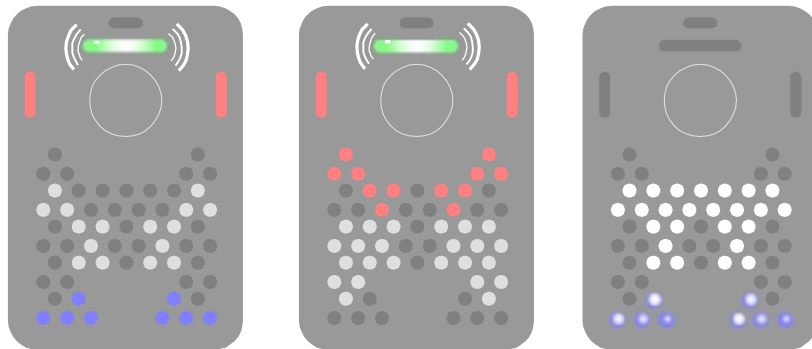

Click on one of the small images below and you will see an enlarged version on the right.