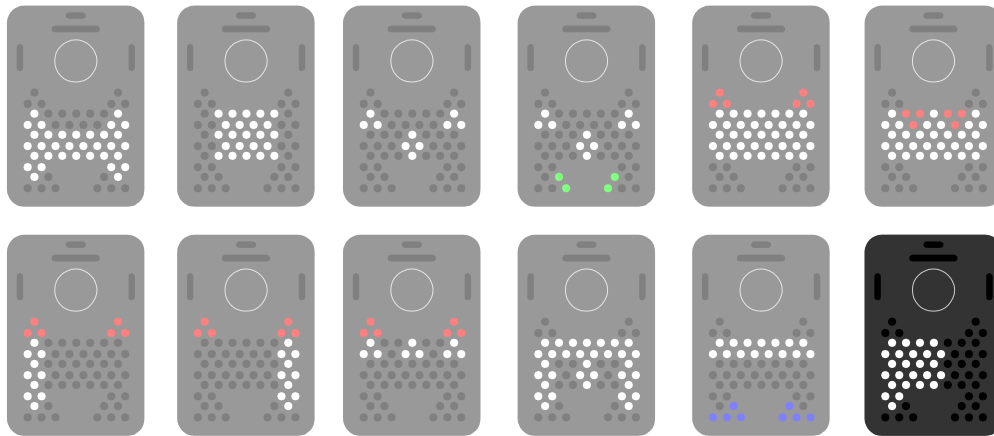

6

7

8

A pink object has been detected.

> whilst AIBO is tracking a pink item

Click on one of the small images below and you will see an enlarged version on the right.

ERS-7

Home