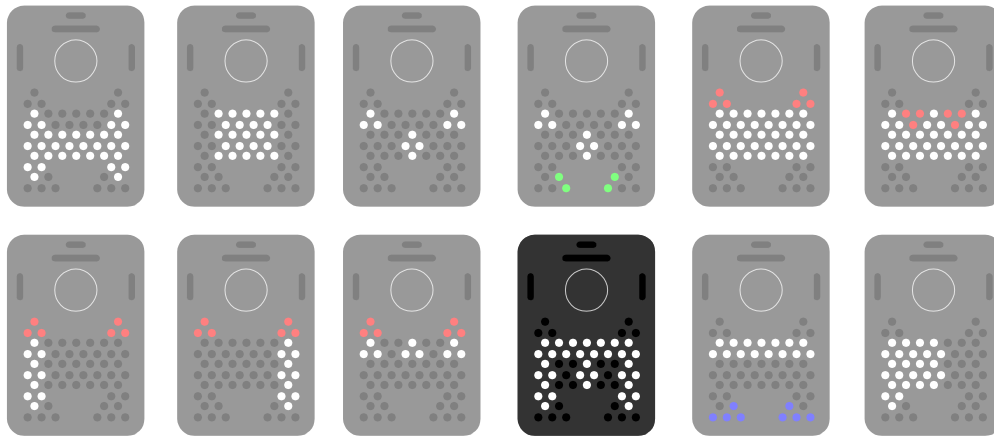

7

8

A human hand has been detected.

> whilst AIBO is trying to shake hands

Click on one of the small images below and you will see an enlarged version on the right.

ERS-7

Home

1

**2**

3

4

5

6

7

8

A vertical drop has been detected by the chest distance sensor.