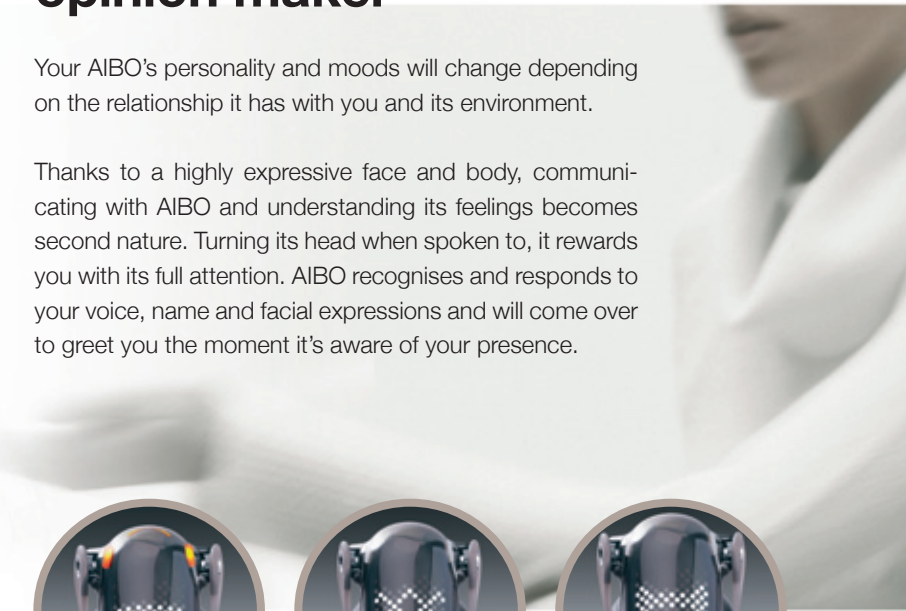

opinion maker

Your AIBO's personality and moods will change depending on the relationship it has with you and its environment.

Thanks to a highly expressive face and body, communicating with AIBO and understanding its feelings becomes second nature. Turning its head when spoken to, it rewards you with its full attention. AIBO recognises and responds to your voice, name and facial expressions and will come over to greet you the moment it's aware of your presence.

Multi-colour LEDs allow AIBO to express emotions and what it is thinking.

expert navigator

With the Navigator interface you can instruct AIBO wirelessly from your PC to great performances. In navigator you can see what AIBO has in its surroundings.

With MIND 3, AIBO has a short term memory of the location of its items: up to about 5 minutes – which is 2 minutes more than goldfish. This means that instead of scanning the room for visual patterns, AIBO can head directly to its AIBOne and pink ball or its energy station.