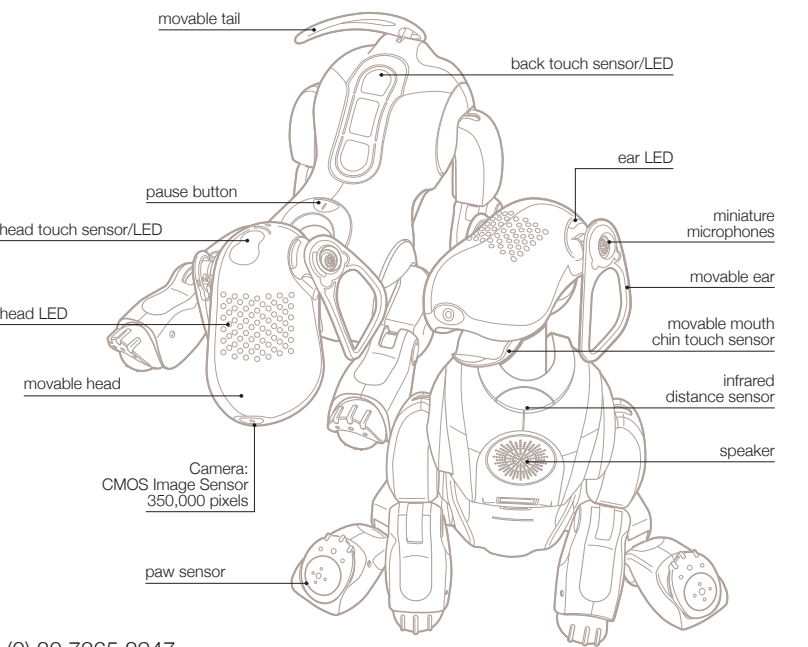

Expressing	
Miniature Speaker:	20.8mm, 500mW, with volume switch
64 Polyphonic Sound Chip	
Emotional Face Lights	
Illume Face:	24 LED (white 12, red 4, blue 4, green 4)
Ear:	2 (left and right)
Head Sensor:	2 (white and amber)
Head:	1 (blue: wireless LAN on/off)
Back Sensor:	16 (white 8, red 3, blue 3, orange 2)

Feeling	
Temperature Sensor	
Acceleration Sensor	
Electric Static Sensor:	head, back
Pressure Sensor:	chin, paws (4)
Vibration Sensor