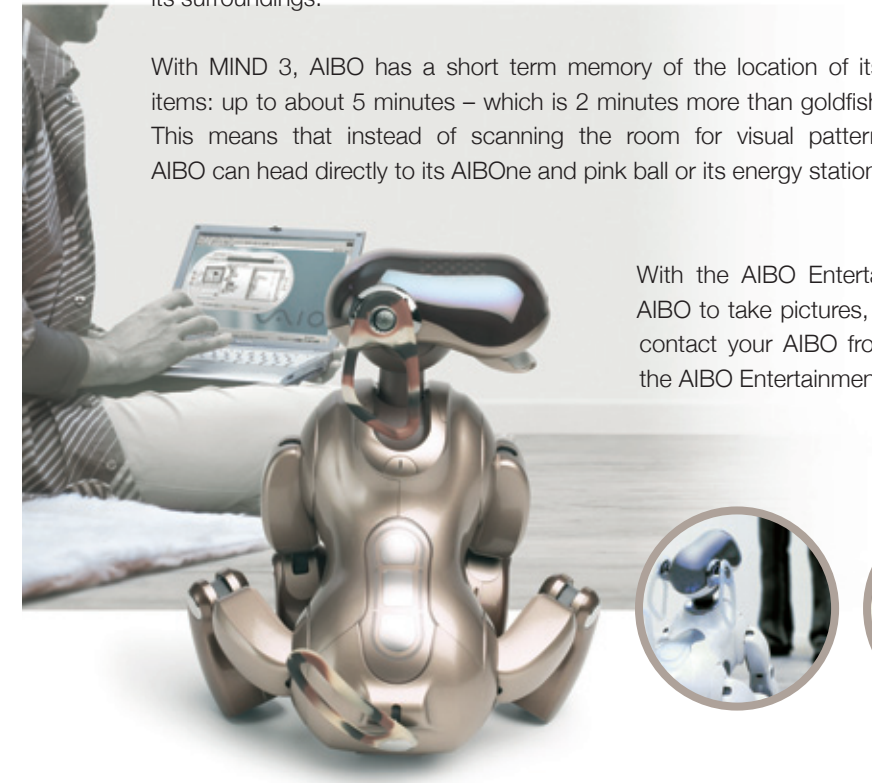

With MIND 3, AIBO has a short term memory of the location of its items: up to about 5 minutes – which is 2 minutes more than goldfish. This means that instead of scanning the room for visual patterns, AIBO can head directly to its AIBOne and pink ball or its energy station.