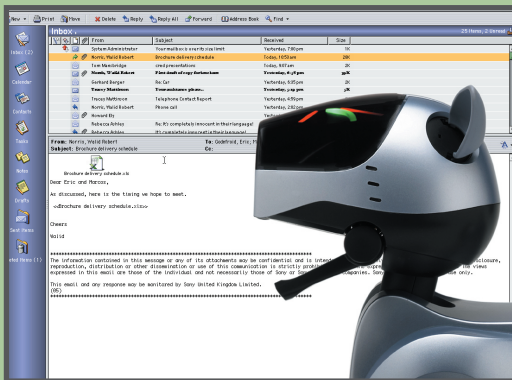

PC Applications*