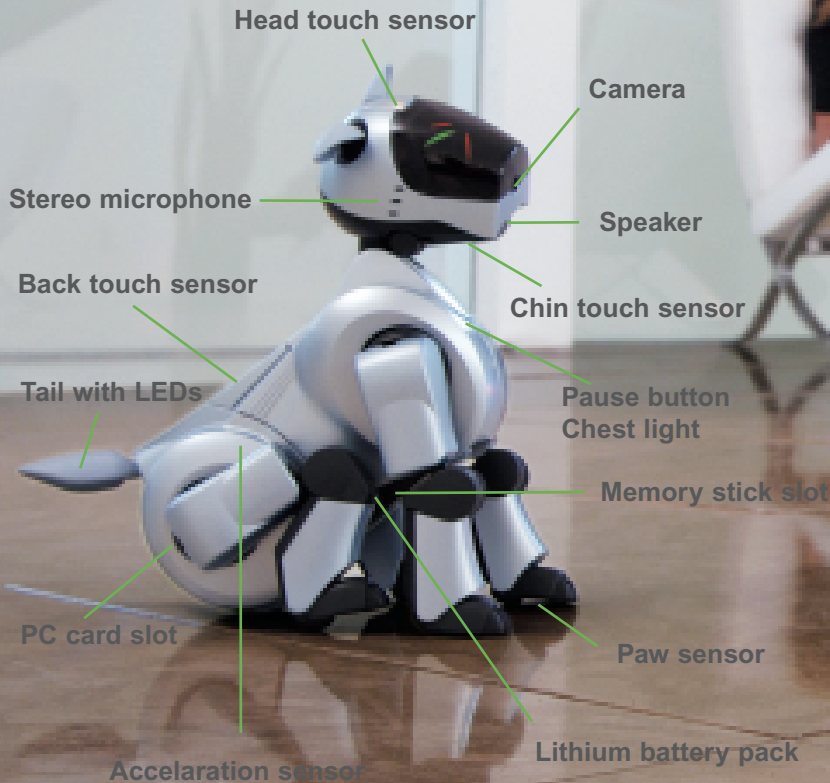

ERS-210A • A charming companion

With its **appealing allure** and wit, the ERS-210A will easily become a great companion and entertainer.

Thanks to a highly **expressive face** and body, communicating with AIBO and understanding its **feelings** becomes second nature.

Effortlessly, AIBO will use its Artificial Intelligence to blend into your **lifestyle**, occasionally requesting a tickle under the chin and a stroke on the back.

If AIBO is well behaved, why not treat it to its favourite ball. AIBO will immediately **react with delight** by gleaming its green 'happy' lights and relentlessly wiggling its tail.