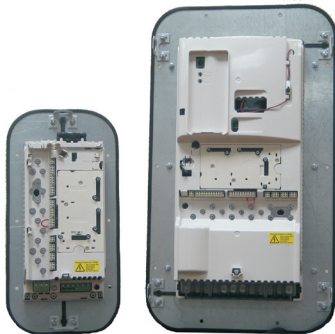

Save $$$ Money:

Buy only what you need – and nothing more

- ✓ Ideal for installation into enclosures – and perfect for machine builders, panel builders, and system integrators.
- ✓ ABB ACS800-U4 drive modules now include 1 - 200Hp, in R2-R6 frame sizes. (Modules available to 600Hp)
- ✓ Get the heat out of your enclosure with our optional flange mount for drive modules up to 200Hp.

Drives with Flange
Mount option

0.75 to 75 Hp @ 240V
2 to 200 Hp @ 480V
5 to 200 Hp @ 600V
also available up to 600 Hp