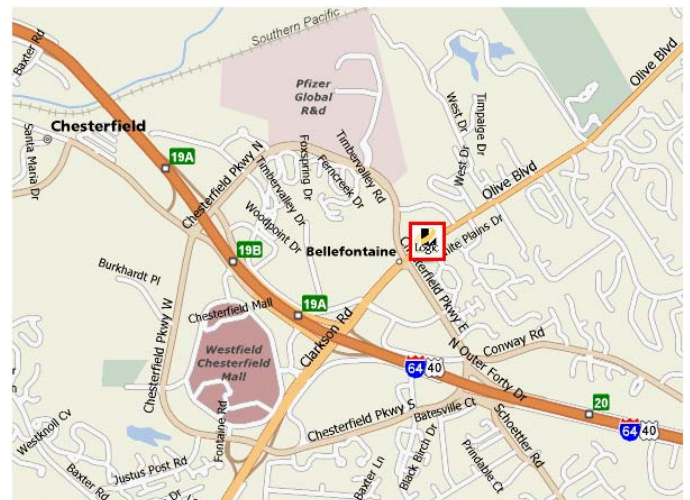

Long time coming, but we're finally having a...

LOGIC OPEN HOUSE

Tuesday August 26, 2008 • 10 AM to 3 PM

Logic, Inc. 15510 Olive, Suite 204 Chesterfield, MO

In St. Louis!

AGENDA

- Eat barbecue
- See technology

The office is located on the east side of Olive, just north of the Shell gasoline station on the corner of Olive and Chesterfield Parkway.

TECH SESSIONS TOO!

Ethernet Motion Bus	10 AM
Redundancy in PLC's	11 AM
Radio Fundamentals	1 PM
Solving Drives Harmonics	2 PM